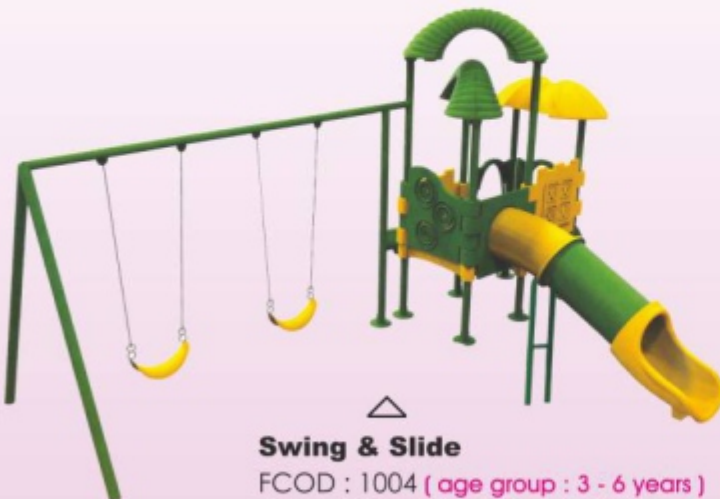

Discl. : The pictures and colour are indicative only and may differ from actual product as per availability of manufacturing materials.

ENTER

Multi Play Zone

FCOD : 1001 (age group : 6 - 12 years)
size : L 8370mm W 6870mm H 3450mm
play area : L 9450mm W 7950mm

Garden Shack

FCOD : 1002 (age group : 3 - 6 years)
size : L 3200mm W 990mm H 1798mm
Recommended area : L 4115mm W 1905mm

Steam Engine Play zone

FCOD : 1003 (age group : 2 - 6 years)
size : L 7000mm W 3500mm H 3500mm
play area : L 7950mm W 4500mm

Swing & Slide

FCOD : 1004 (age group : 3 - 6 years)
size : L 6900mm W 4920mm H 3450mm
play area : L 7950mm W 6000mm

Timber Land

FCOD : 1005 (age group : 3 - 6 years)
size : L 3505mm W 2987mm H 1798mm
Recommended area : L 4419mm W 3901mm