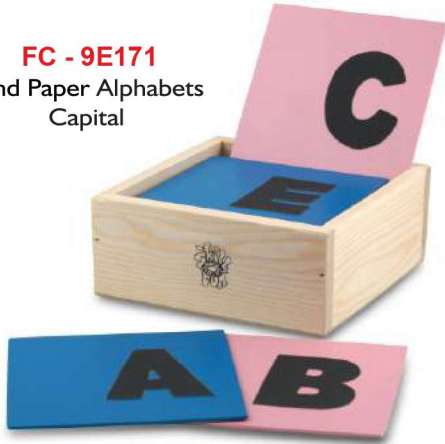

Language Development

FC - 9A172 ✓
Sand Paper Alphabets
Lower - Print