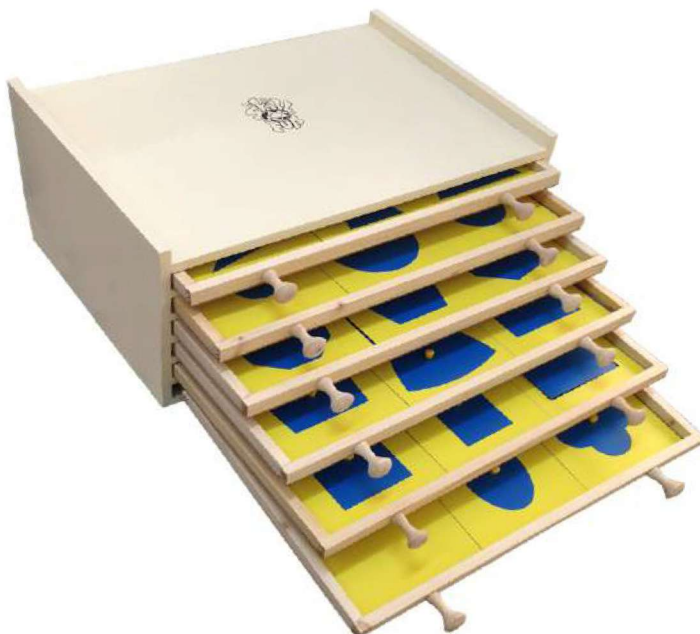

(11 pairs - Primary, Secondary, Tertiary, Black & White)

Sensorial Learning

FC - 11167
Geo Solids With Stand
(in box)

FC - 11A168
Natural Geo Solids With Stand
(in box)

FC - 14169
Demonstration Tray
with 3 insets
(for use with Geo insets
of Geometrical Cabinet)