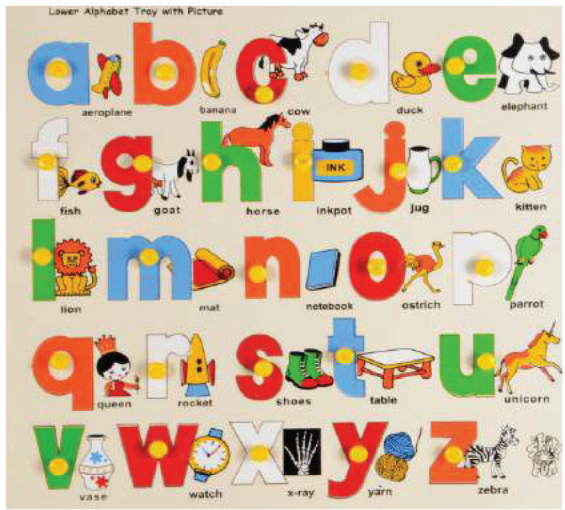

FC - 75K26
Lower Alphabet Puzzle With Picture
(with knobs)
300x300x8 VA