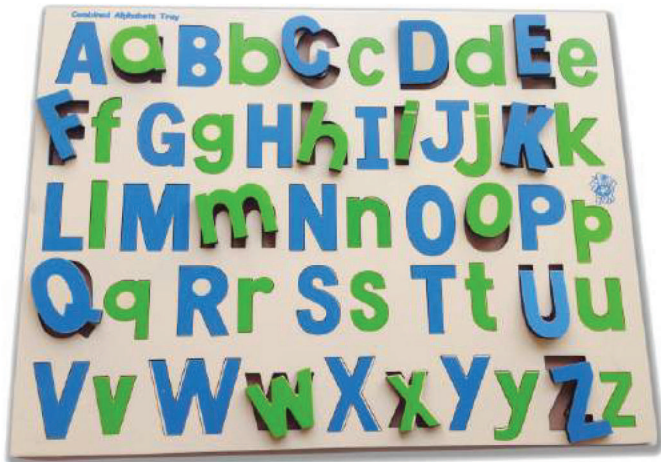

FC - 8531
Combined Alphabet Puzzle
380x300x8 VA