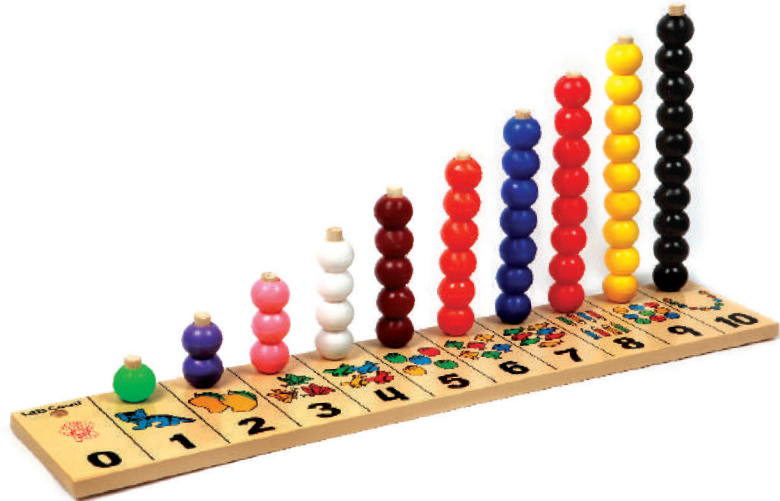

FC - 4270
Let's Count
(0 - 10)
500x100x250