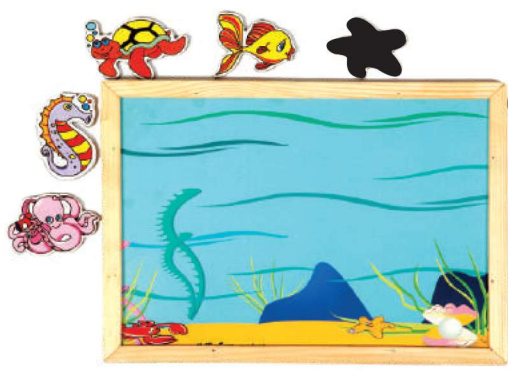

FC - 66S130
Addition

FC - 25S131
Colors

FC - 27S132
Animal & Their Food

FC - 21SA133
My Family

Magnetic Twin Play Trays
310x240x12 | Magnet Behind Each Component

FC - 2A134
Animal Barn

FC - 2B135
Deep Sea

FC - 2C136
Rainbow Scene