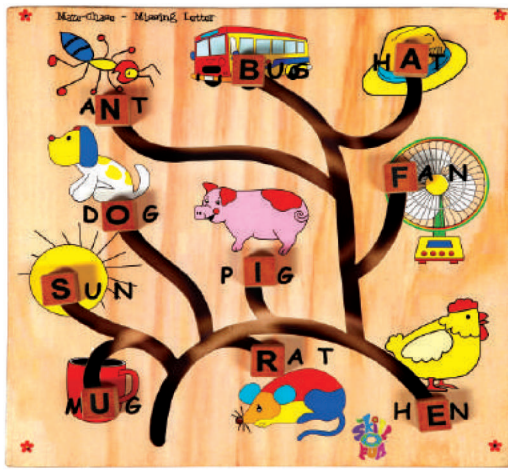

Link the Story
Box : 250x200x50

FC - 01125

Link The Story

- └ The Blue Jackal
- └ The Thirsty Crow

(Story printed in sequence behind each puzzle)

FC - 02126

Link The Story

- └ Two Fish And a Frog
- └ The Brahmin and Three Thugs

(Story printed in sequence behind each puzzle)

FC - 20B127
Fishing Challenge
Box: 280x100x40

FC - 43128
Fruits & Veggies Chopping Set
(with Chopping Board & Knife)
Box: 255X205X65

Maze Chase
300x300x25

FC - 65S129
Missing Letter