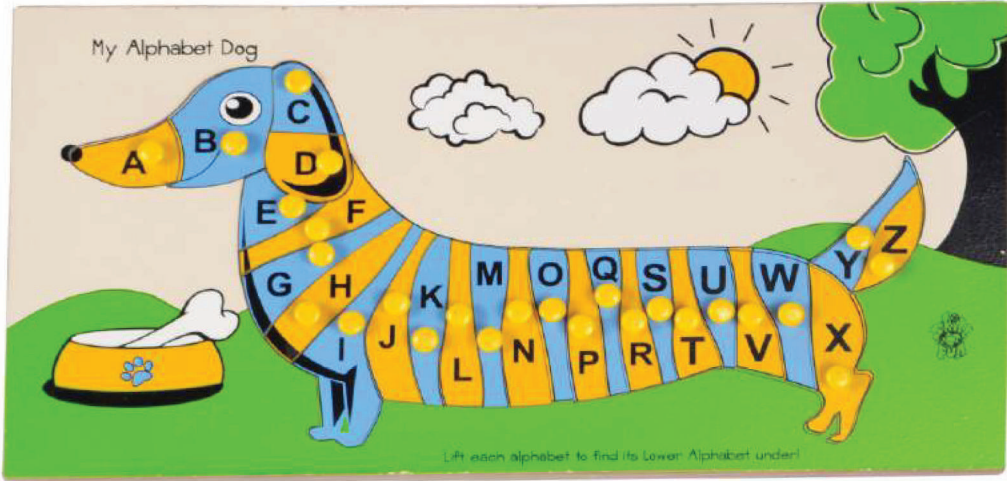

FC -115K32
My Alphabet Dog
(Capital with Lower under)
(with knobs)
365x190x8