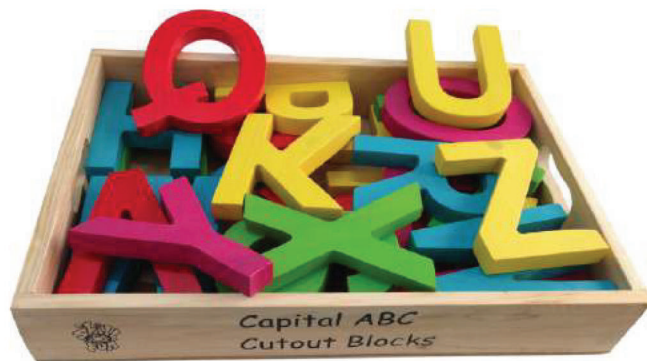

OWL

FC - 81P45

Capital Alphabet Cutouts Blocks (Colored)
Each Block: Height 125 x Thickness 19
Box: 380x225x90