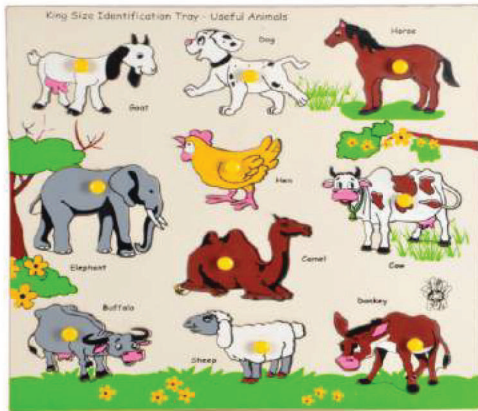

King Size Identification Puzzles
(with knobs)
300x300x8

FC - 44A92
Water Animals

FC - 44B93
Common Animals

FC - 44C94
Useful Animal

FC - 44D95
Wild Animals

FC - 44E96
Birds

FC - 44F97
Fruits

King Size Identification Puzzles
(with knobs)
300x300x8