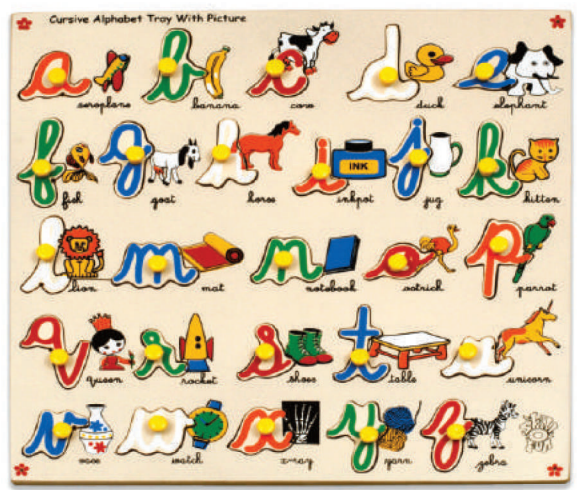

FC - 6K24
 Capital Alphabet Puzzle
 (with knobs)
 300x220x8 VA

FC -6FK25
 'A' Alphabet Puzzle
 (with knobs)
 360x290x8 VA

FC - 75K26
Lower Alphabet Puzzle With Picture
(with knobs)
300x300x8 VA

FC - 7K27
Lower Alphabet Puzzle
(with knobs)
220x300x8 VA