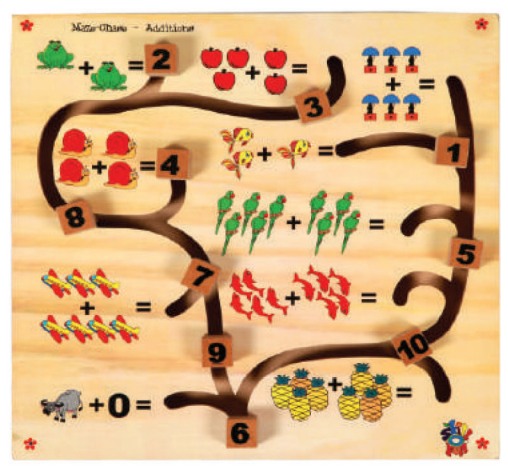

Link the Story
Box : 250x200x50

FC - 01125

Link The Story

- └ The Blue Jackal
- └ The Thirsty Crow

(Story printed in sequence behind each puzzle)

FC - 02126

Link The Story

- └ Two Fish And a Frog
- └ The Brahmin and Three Thugs

(Story printed in sequence behind each puzzle)

FC - 20B127
Fishing Challenge
Box: 280x100x40

FC - 43128
Fruits & Veggies Chopping Set
(with Chopping Board & Knife)
Box: 255X205X65

Maze Chase
300x300x25

FC - 65S129
Missing Letter