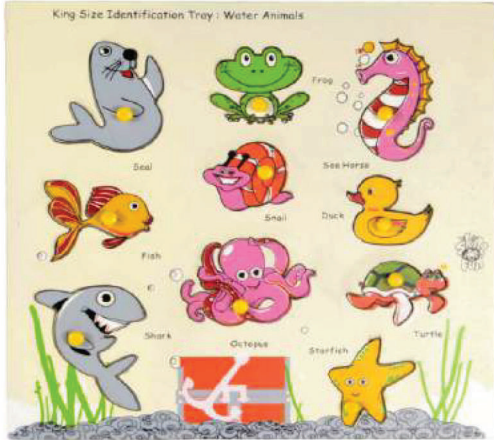

King Size Identification Puzzles
(with knobs)
300x300x8

FC - 44A92
Water Animals

FC - 44B93
Common Animals

FC - 44C94
Useful Animal

FC - 44D95
Wild Animals

FC - 44E96
Birds

FC - 44F97
Fruits

King Size Identification Puzzles
(with knobs)
300x300x8