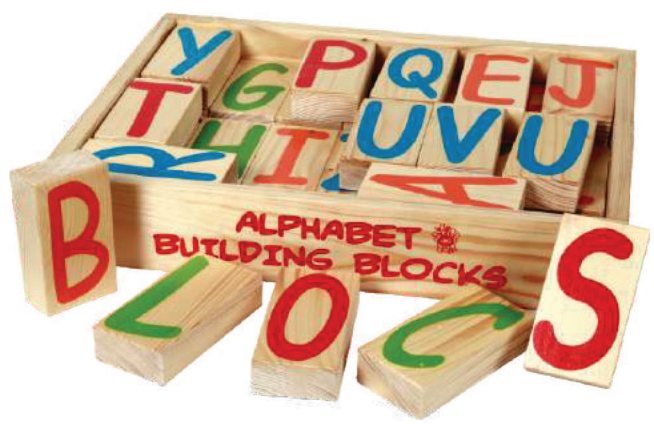

dog

FC - 8246

Lower Alphabet Cutout Blocks
Each Block: Height 125 x Thickness 19
Box: 380x225x90

cat

FC - 82P47

Lower Alphabet Cutout Blocks (Colored)
Each Block: Height 125 x Thickness 19
Box: 380x225x90

FC - 7148
Alphabet Building Blocks
Each Block: 50x100x25
Box: 370x300x65