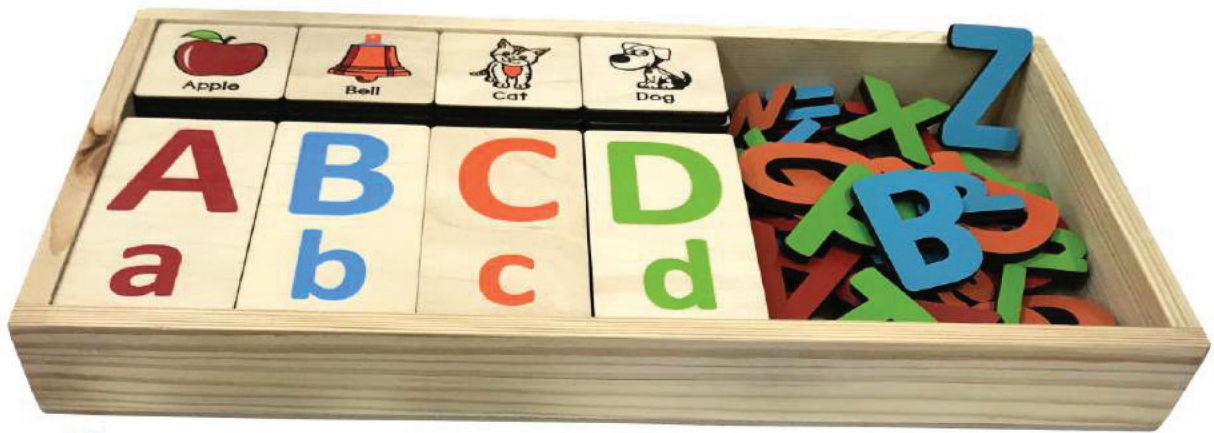

FC - 56B38
Word Builder
Box: 165x115x40

FC - 54B39
Alphabet Match-Up Tiles
Box: 185x185x40

FC - 3340
Alphabet Learning Set
Box: 330x180x40

FC - 55B41
 Alphabet Picture Puzzle
 Box: 165x115x45

FC - 57B42
 Animal Alphabet Train
 Box: 190x190x65