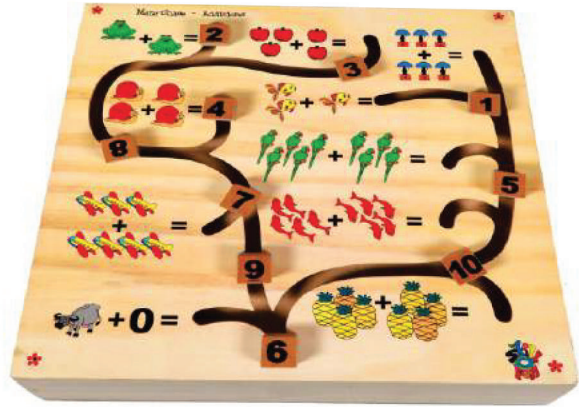

FC - 4066
 Number and Beads Set
 Box: 200x125x40

Number & Beads Set

FC - 9567
 Take Apart
 Number Rooster
 265x225x18

FC - 21SE68
Maze Chase Number Game
300x300x25

FC - 66S69
Maze Chase Addition
300x300x25