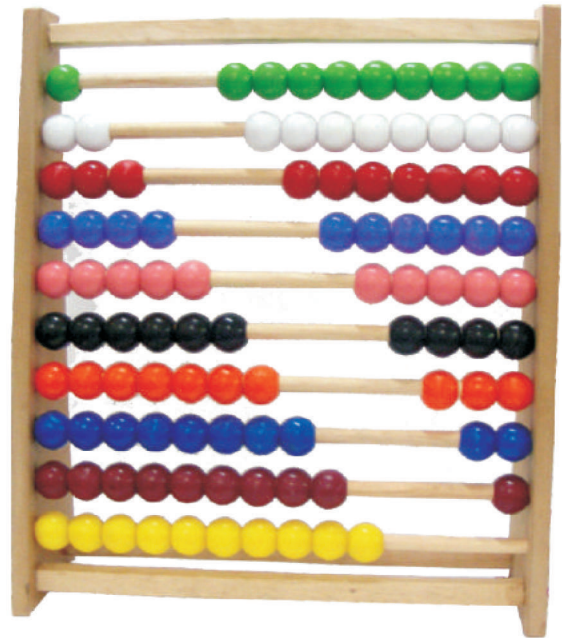

FC - 7671
Number Count
(1-10)
Box: 300x40x150

FC - 47B73
Standard Abacus
(10-10)
340x100x385