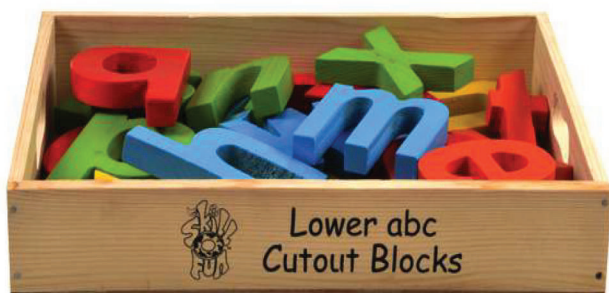

dog

FC - 8246

Lower Alphabet Cutout Blocks
Each Block: Height 125 x Thickness 19
Box: 380x225x90

cat

FC - 82P47

Lower Alphabet Cutout Blocks (Colored)
Each Block: Height 125 x Thickness 19
Box: 380x225x90

FC - 7148
Alphabet Building Blocks
Each Block: 50x100x25
Box: 370x300x65