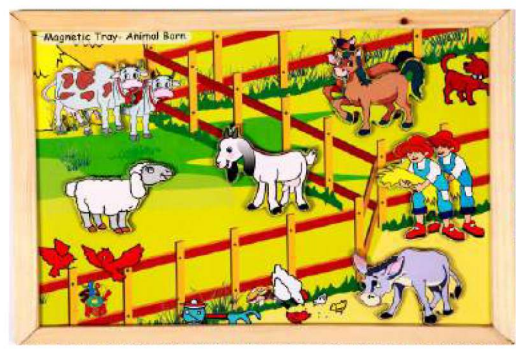

FC - 66S130
Addition

FC - 25S131
Colors

FC - 27S132
Animal & Their Food

FC - 21SA133
My Family

Magnetic Twin Play Trays
310x240x12 | Magnet Behind Each Component

FC - 2A134
Animal Barn

FC - 2B135
Deep Sea

FC - 2C136
Rainbow Scene