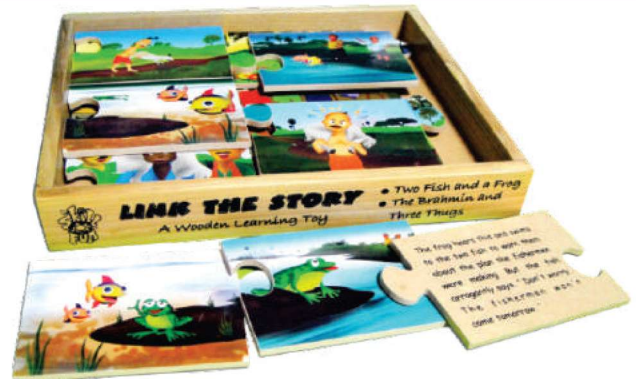

Link the Story
Box : 250x200x50

FC - 01125

Link The Story

- └ The Blue Jackal
- └ The Thirsty Crow

(Story printed in sequence behind each puzzle)

FC - 02126

Link The Story

- └ Two Fish And a Frog
- └ The Brahmin and Three Thugs

(Story printed in sequence behind each puzzle)

FC - 20B127
Fishing Challenge
Box: 280x100x40

FC - 43128
Fruits & Veggies Chopping Set
(with Chopping Board & Knife)
Box: 255X205X65

Maze Chase
300x300x25

FC - 65S129
Missing Letter