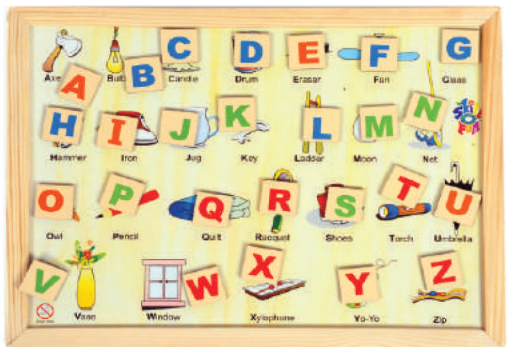

Reverse Side

FC - 836
Magnetic Twin Play Puzzle
Alphabet Attic
310x240x12