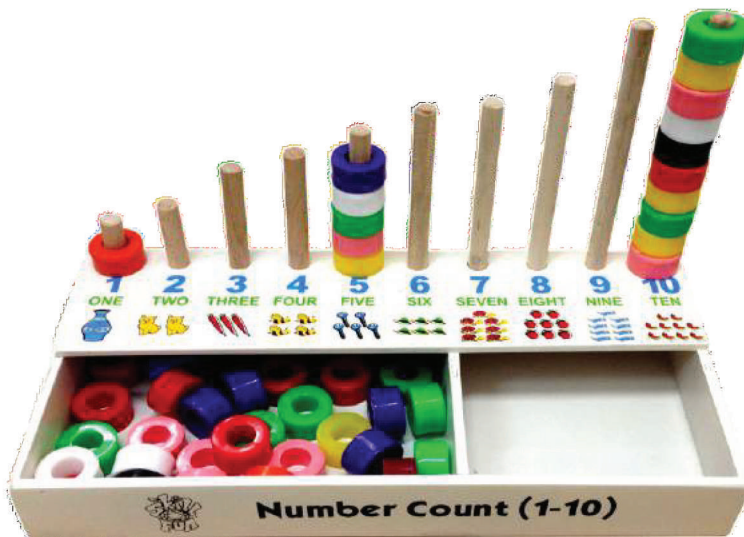

FC - 4270
Let's Count
(0 - 10)
500x100x250