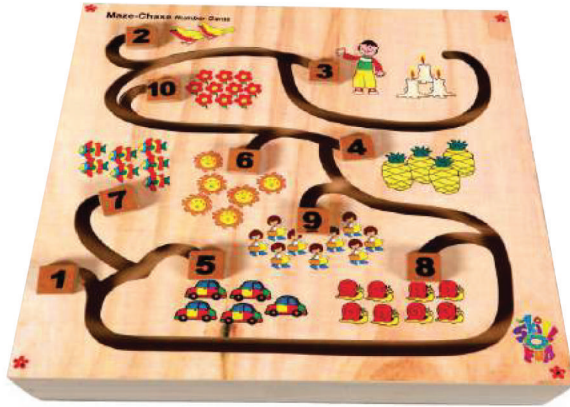

FC - 9567
Take Apart
Number Rooster
265x225x18

FC - 21SE68
Maze Chase Number Game
300x300x25