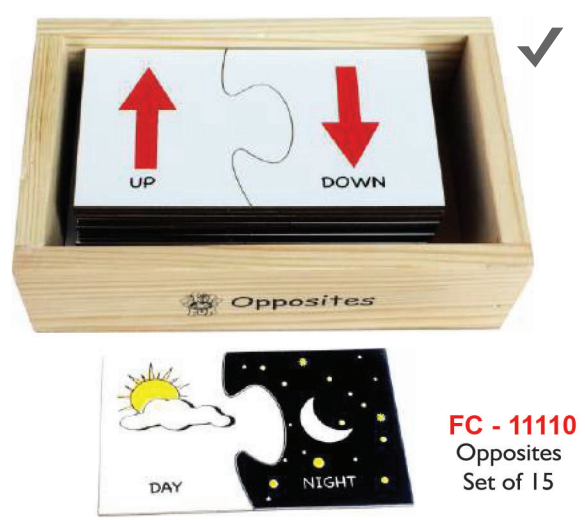

FC - 46AD105
Western Musical Instruments

FC - 9C106
Geo Shapes-I

FC - 9D107
Geo Shapes-II

My First Learning Puzzles
Box : 170x115x40

My First Learning Puzzles
Box : 170x115x40

FC - 13112
Animals & Habitats
Set of 15