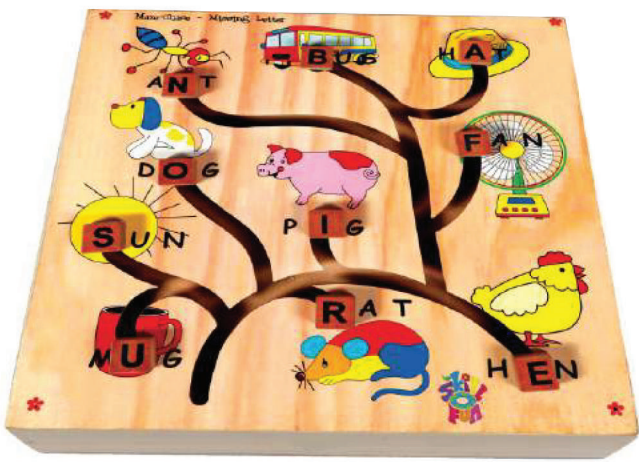

Reverse Side

FC - 836
Magnetic Twin Play Puzzle
Alphabet Attic
310x240x12