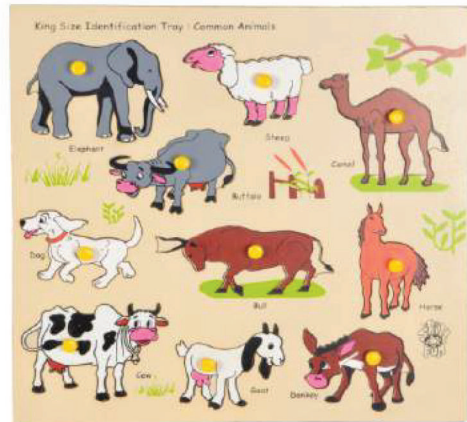

King Size Identification Puzzles
(with knobs)
300x300x8

FC - 44A92
Water Animals

FC - 44B93
Common Animals

FC - 44C94
Useful Animal

FC - 44D95
Wild Animals

FC - 44E96
Birds

FC - 44F97
Fruits

King Size Identification Puzzles
(with knobs)
300x300x8