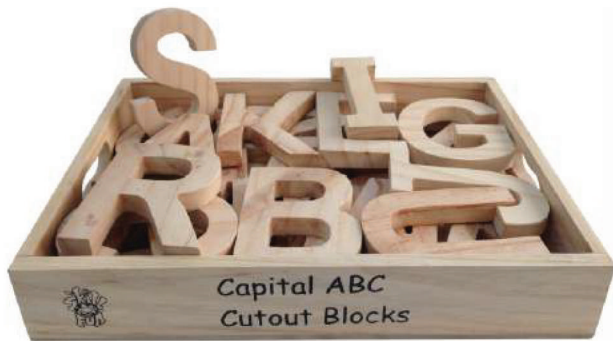

CAT

FC - 8144

Capital Alphabet Cutout Blocks
Each Block: Height 125 x Thickness 19
Box: 380x225x90