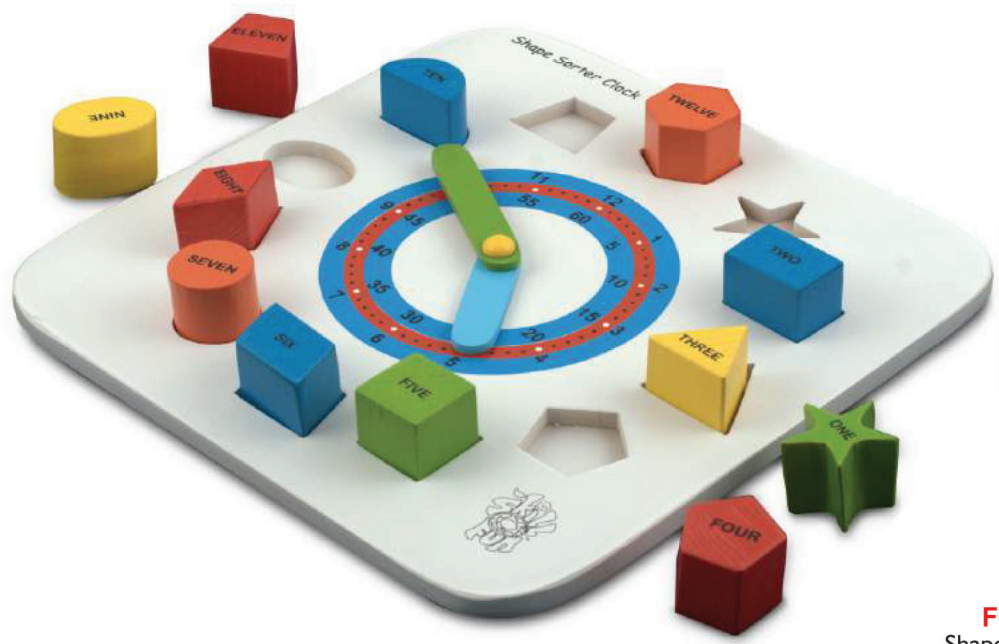

FC - 7185
Shape Sorter Clock
300x300x35