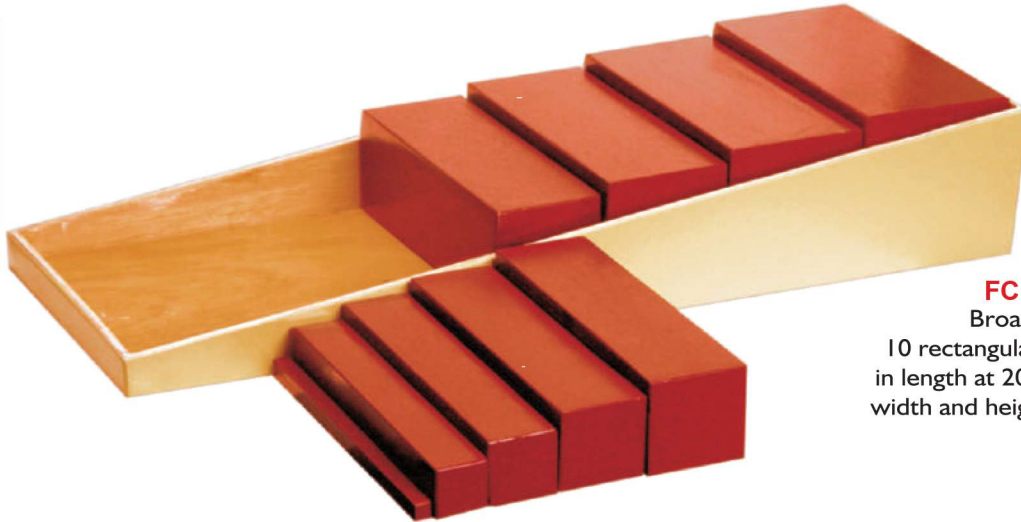

Sensorial Learning

FC- 7161
Knobless Cylinders

FC - 8162
Sound Box

Sensorial Learning

FC - 2B163

Broad Staircase

10 rectangular blocks, constant in length at 20 cms but varying in width and height from 1 to 10 cm

FC - 2C164

Red Rods

10 wooden rods increasing in 10 cm length from 10 - 100 cm

FC - 6A165

Color Tablets

(3 Pairs - Red, Blue & Yellow)

FC - 6B166

Color Tablets