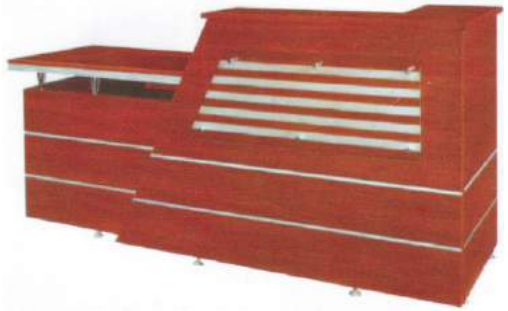

Discl. : The pictures and colour are indicative only and may differ from actual product as per availability of manufacturing materials.

ENTER

Reception Table

Inside Design

FCR 101
Size : 1800 x 600 x 1000 mm
1600 x 600 x 1000 mm

FCR 102
Size : 1800 x 700 x 750 mm

Inside Design

FCR 103
Size : 2000 x 700 x 750 mm

FCR 104
Size : 2000 x 600 x 1125 mm

Inside Design

Reception Table

FCR 105
Size : 1200 x 600 x 1050 mm

Inside Design