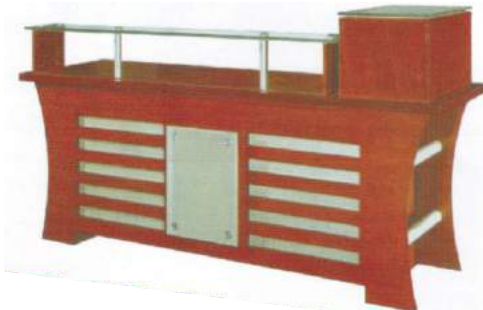

FCR 104
Size : 2000 x 600 x 1125 mm