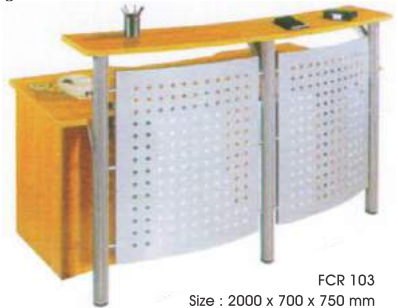

Discl. : The pictures and colour are indicative only and may differ from actual product as per availability of manufacturing materials.

ENTER

Reception Table

Inside Design

FCR 101
Size : 1800 x 600 x 1000 mm
1600 x 600 x 1000 mm

FCR 102
Size : 1800 x 700 x 750 mm

Inside Design

FCR 103
Size : 2000 x 700 x 750 mm

FCR 104
Size : 2000 x 600 x 1125 mm

Inside Design

Reception Table

FCR 105
Size : 1200 x 600 x 1050 mm

Inside Design

FCR 106
Size : 1200 x 600 x 1050 mm

Inside Design

Director Table

FCD 201
Size : 1800 x 900 x 760 mm

Inside Design

Inside Design

FCD 202 Size : 1600 x 800 x 760 mm
1800 x 900 x 760 mm

Director Table